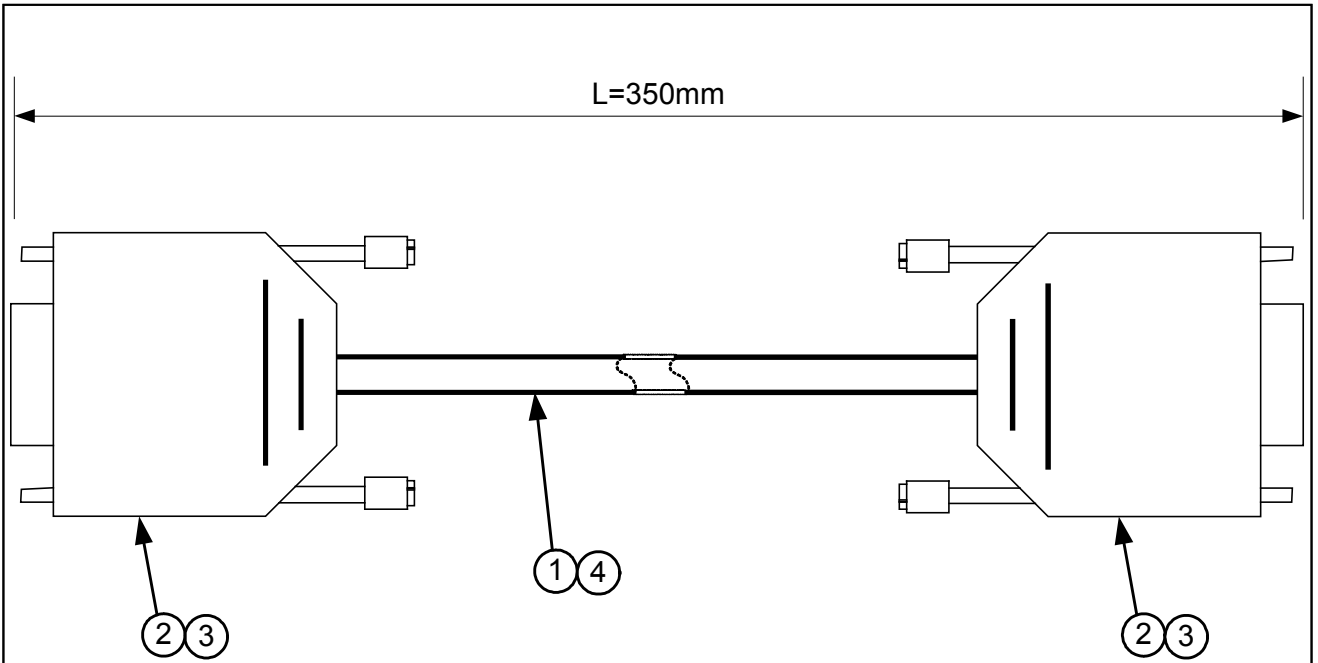

This document must not be copied or imparted to a third party without our written permission in each case. Nor may it be used for any unauthorized purpose. Controvention will be prosecuted.

1	---	4
4	---	1
2	---	3
3	---	2
5	---	5
7	---	8
8	---	7

Pos.	Denomination.	Spec.	Remark
1	Cable:	LIYY 9*AWG 24 or equivalent	Length 350mm
2	Connector:	D-sub, 9pos male (pins)	
3	Cover:	Straight for 9-pos D-sub with locking screws	
4	Marking:	1211-2168	Permanent
5			
6			
7			
8			

  Westermo Westermo Teleindustri AB	Beskrivning/Description Cable ED-20(CH1) to Modem	Designed NDH	Drawn NDH	Rev	Sheet 1(1)
		Checked MER	Date 04-12-20		
		Drawing no 1211-2168-TI-1